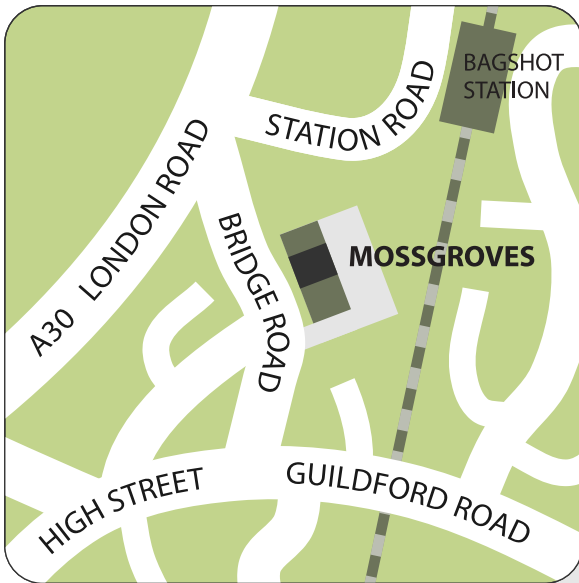

MOSSGROVES

Mossgroves LLP | Chartered Accountants

Map and directions

Directions

Our offices in Bagshot are close to Junction 3 of the M3 motorway. The turning for our car park is just next to the phone box on Bridge Road. Entry to our office is at the front of the building. We are situated on the first floor.

Parking

There is a car park to the rear of the building where we have four reserved spaces.

Public transport

We are very close to Bagshot station. London Waterloo is 70 minutes away, Reading 45 minutes.

Mossgroves LLP